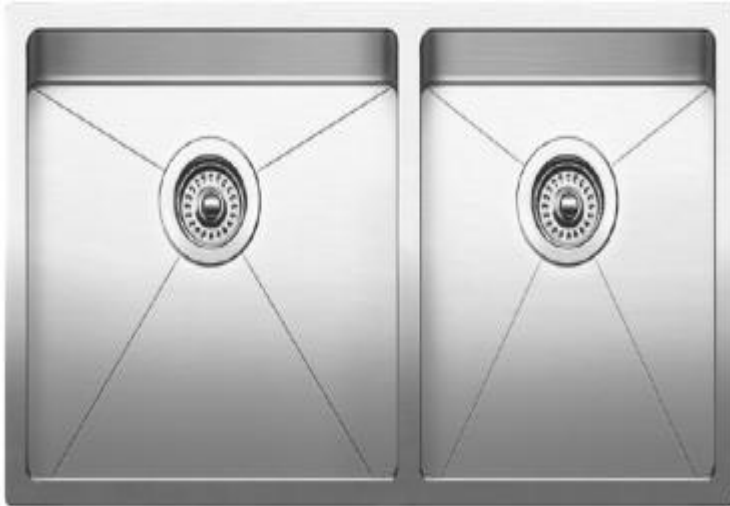

BLANCO QUATRUS R15 U 1,75

Item No. 401520

Features

The perfect combination of style, price and function.

German designed and engineered

Premium 304 series, 18 gauge stainless steel

18/10 chrome-nickel content for exceptional lustre, durability and strength

Rear-positioned drain holes for maximum usable bowl and cabinet storage space

Compact sized models

15 mm radius corners for easy cleaning

X-pattern drain grooves

3 1/2" (90mm) stainless steel strainers, clips, template included

3 1/2" (90 mm) stainless steel strainers, clips, template

Design tips

Width of base unit : 915 mm

Bowl depth: 9" (230 mm)

Depending on cabinet construction, a different cabinet size may be required. Consult the cabinet manufacturer.