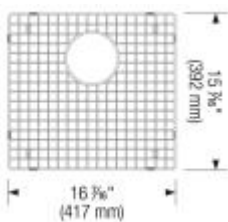

Optional Accessories

Stainless Steel Sink Grid
406451