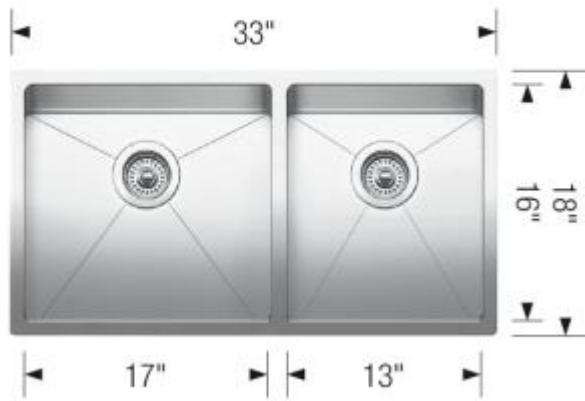

Top View

Scope of supply

---

3 1/2" (90 mm) stainless steel strainers, clips, template

Design tips

Width of base unit : 915 mm

Bowl depth: 9" (230 mm)

Depending on cabinet construction, a different cabinet size may be required. Consult the cabinet manufacturer.

Faucets

Optional Accessories