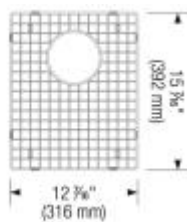

Stainless Steel Sink Grid
406450